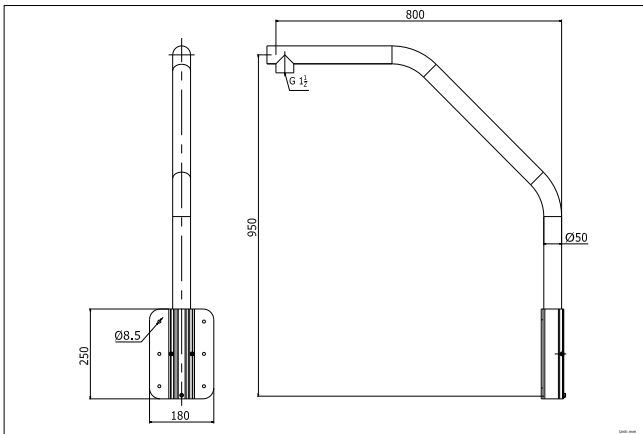

### Parapet Wall Mount Bracket

#### Features:

- Aluminum alloy material with surface spray treatment
- Size of threaded hole is G1½ as British system
- The bracket can be installed on the high edge of the wall

#### Dimension:

**Note:** The actual bracket may vary from the picture above.

#### Parameter:

Model	DP-1660ZJ
Parameter	Parapet Wall Mount Bracket
Appearance	White
Range of Application	Parapet Wall Mount Bracket
Material	Aluminum Alloy
Dimension	180×950×800 mm
Weight	2900g