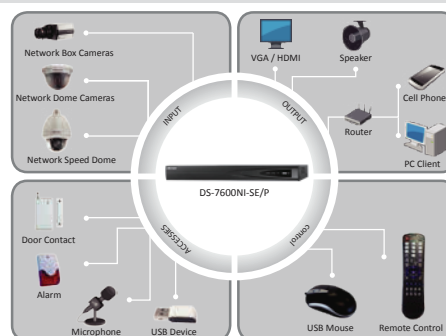

DP-2604/08/16NI-SE/P Embedded Plug&Play NVR

Key features

- Third-party network cameras supported
- Up to 5 Megapixels resolution recording
- HDMI and VGA output at up to 1920×1080P resolution
- HDD quota and group management
- 4/8 independent PoE network interfaces are provided

Rear Panel of DS-7600NI-SE/P

1. LAN Network Interface
2. RS-485 Interface
3. 100~240VAC Power Input
4. Power Switch
5. USB Interface
6. GND
7. HDMI Interface
8. VGA Output
9. Audio In
10. Audio Out
11. Network Interfaces with PoE function