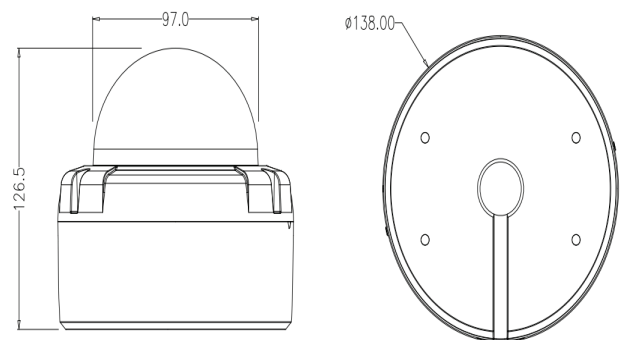

### Key Features

- Up to 4 Megapixel high resolution
- H.265 / H.264 video formats
- POE & DC 12V integration design
- 2.8~12mm motorized zoom lens
- ABF (Auto back focus)
- Up to 30 meter IR range
- Dual video streams
- 80dB Wide Dynamic Range
- 3D Digital Noise Reduction
- IP66 weather-proof protection
- Support IE, Chrome, Safari, Firefox
- Latest ONVIF V2.4.1 supported
- Browser plug-in free

## Specifications

<b>Camera</b>	
Image Sensor	1/3" Progressive Scan CMOS
Min. Illumination	Color: 0.01Lux @ (F1.6) ,B/W: 0 Lux with IR
Lens	2.8~12mm motorized zoom lens
Day &Night	IR cut filter with auto switch
DNR	3D DNR
Wide Dynamic Range	80dB
P&T rotation	Pan: 0° ~ 355°, Tilt: 0° ~ 90°, Rotation: 0° ~ 30°
<b>Compression Standard</b>	
Video Compression	H.265 / H.264
Dual streams	Support
<b>Image</b>	
Max. Resolution	2560 x 1440
Frame Rate	50Hz: 25fps(2560 x 1440, 1920 x 1080) 60Hz: 25fps(2560 x 1440, 1920 x 1080)
Image Setting	DWDR, ABF,Compression, Rotate mode, Saturation, Brightness, Contrast
ROI Codec	Support, 8 regions
<b>Network</b>	
Alarm Trigger	Motion detection, Network disconnect, IP address conflict
Standards	ONVIF (PROFILE S, PROFILE G), CGI, RTSP, RTMP
<b>Interface</b>	
Communication	1 RJ45 100M/1000M Ethernet port
On-board storage	Build-in Micro SD/SDHC/SDXC slot, up to 128GB
Alarm interface	1x Alarm I/O
Audio interface	1x Audio in
<b>General</b>	
Operating Conditions	Temperature: -30°C – 60°C (-22°F – 140°F)
	Humidity: 95% or less (non-condensing)
Power Supply	DC12V ± 10%, PoE (802.3af)
Power Consumption	Max. 8W
IR Range	Approx. 30 meters (100 feet)
Ingress Protection	IP66
Dimensions	Φ138 × 126.5 (5.4" × 5")