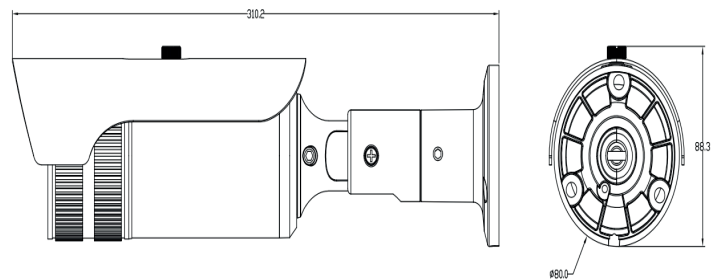

SC-I141V-SZ

4 MP Motorized Zoom Lens Network Bullet Camera

Key Features

- Up to 4 Megapixel high resolution
- H.265 / H.264 video formats
- POE & DC 12V integration design
- 2.8~12mm motorized zoom lens
- ABF(Auto Back Focus)
- Up to 50 meter IR range
- Dual video streams
- 80dB Wide Dynamic Range
- 3D Digital Noise Reduction
- IP66 weather-proof protection
- Support IE, Chrome, Safari, Firefox
- Latest ONVIF V2.4.1 supported
- Browser plug-in free

Specifications

Camera	
Image Sensor	1/3" Progressive Scan CMOS
Min. Illumination	Color: 0.01Lux @ (F1.6) ,B/W: 0 Lux with IR
Lens	2.8~12mm motorized zoom lens, ABF (Auto Back Focus)
Day & Night	IR cut filter with auto switch
DNR	3D DNR
Wide Dynamic Range	80dB
Angle of view	91° (2.8mm), 28° (12mm)
Compression Standard	
Video Compression	H.265 / H.264
Dual streams	Support
Image	
Max. Resolution	2560 x 1440
Frame Rate	50Hz: 25fps(2560 x 1440, 1920 x 1080) 60Hz: 25fps(2560 x 1440, 1920 x 1080)
Image Setting	DWDR, Compression, Rotate mode, Saturation, Brightness, Contrast
ROI Codec	Support, 8 regions
Network	
Alarm Trigger	Motion detection, Network disconnect, IP address conflict
Standards	ONVIF (PROFILE S, PROFILE G), CGI, RTSP, RTMP
Interface	
Communication	1 RJ45 100M/1000M Ethernet port
On-board storage	Build-in Micro SD/SDHC/SDXC slot, up to 128GB
Alarm interface	1x Alarm I/O
Audio interface	1x Audio in
General	
Operating Conditions	Temperature: -30°C – 60°C (-22°F – 140°F)
	Humidity: 95% or less (non-condensing)
Power Supply	DC12V ± 10%, PoE (802.3af)
Power Consumption	Max. 8W
IR Range	Approx. 50 meters (160 feet)
Ingress Protection	IP66
Dimensions	310.2 x 80 x 88.3 (12.2" x 3.1" x 3.5")