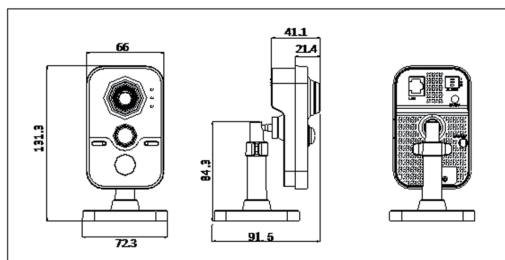

Dimensions

DP-22CD2412F-I	
Camera	
Image sensor	1/3" progressive scan CMOS
Min. illumination	0.01 lux @F1.2, AGC ON, 0 lux with IR
Shutter time	1/25s ~ 1/100,000s
Lens	4mm@ F2.0 (2.8mm, 6mm optional)
	Angle of view: 92.5°(2.8mm), 73.1°(4mm), 46°(6mm)
Lens mount	M12
Day & night	IR cut filter with auto switch
Digital noise reduction	3D DNR
Wide dynamic range	Digital WDR
Backlight compensation	Yes, zone configurable
Compression Standard	
Video compression	H.264 / MJPEG
H.264 codec profile	Main profile
Bit rate	32 Kbps ~ 16 Mbps
Audio compression	G.711/G.726/MP2L2
Audio bit rate	64Kbps(G.711) / 16Kbps(G.726) / 32-128Kbps(MP2L2)
Image	
Max. Image Resolution	1280 × 960
Frame rate	50 Hz: 25 fps (1280 × 960), 25 fps (1280 x720), 25 fps (704 x 576), 25 fps (640 x 480)
	60 Hz: 30 fps (1280 × 960), 30 fps (1280 x720), 30 fps (704 x 576), 30 fps (640 x 480)
Image settings	Rotate mode, Saturation, brightness, contrast, sharpness adjustable through client software or web browser
ROI	Yes, up to 4 configurable areas
Network	
Network storage	Local storage: Built-in Micro SD/SDHC/SDXC card slot, up to 64 GB. NAS
Alarm trigger	Motion detection, Dynamic Analysis, Tampering alarm, Network disconnect, IP address conflict, Storage exception
Protocols	TCP/IP,ICMP,HTTP,HTTPS,FTP,DHCP,DNS,DDNS,RTP,RTSP,RTCP, PPPoE,NTP,UPnP,SMTP,SNMP,IGMP,802.1X,QoS,IPv6,Bonjour
System compatibility	ONVIF, PSIA, CGI, ISAPI
General functionalities	Flickerless, dual stream, heartbeat, mirror, user authentication, video mask, watermark
Interface	
Communication interface	1 RJ45 10 M / 100 M Ethernet interface
Onboard storage	Built-in Micro SD/SDHC/SDXC card slot, up to 64 GB
Alarm I/O	1/1
General	
Operating conditions	-30 °C – 60 °C Humidity 95% or less (non-condensing)
Power supply	DC12V±10% / PoE(802.3af)
Power consumption	Max. 5W
PIR	Angle: 80°
	Range: 10m
IR range	10 meters
Dimension	66×91.5×131.3(2.60"×3.60" ×5.17")
Weight	400g(0.88lbs)