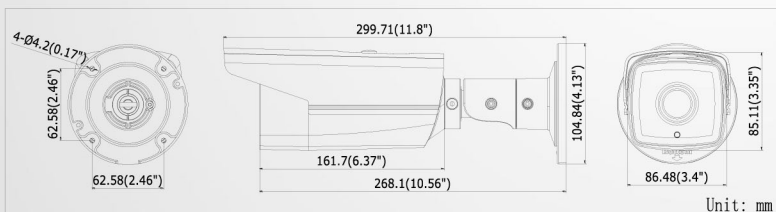

DP-12CD1T42WD-I3/I5/I8 4 MP EXIR Bullet Network Camera

Specification

Camera	
Image Sensor	1/3" Progressive Scan CMOS
Min. Illumination	0.01Lux @(F1.2,AGC ON), 0.028Lux @(F2.0,AGC ON), 0 Lux with IR
Shutter Speed	1/3 s ~ 1/10,000 s
Slow Shutter	Support
Lens	(-I3: 4,6mm; -I5: 4,6,12mm; -I8: 6,12,16mm) @F2.0
Lens Mount	M12
Day & Night	IR cut filter with auto switch
WDR	120dB
Compression Standard	
Video Compression	H.264/MJPEG
H.264 Type	Main Profile
Video Bit Rate	256 Kbps – 16 Mbps
Image	
Max. Resolution	2688 × 1520
Frame Rate	50Hz: 20fps (2688×1520), 25fps(1920×1080), 25fps(1280×720) 60Hz: 20fps (2688×1520), 30fps (1920×1080), 30fps(1280×720)
Image Enhancement	BLC/3D DNR/ROI
Image Setting	Rotate Mode, Saturation, Brightness, Contrast, Sharpness adjustable by client software or web browser
Day/Night Switch	Auto/Schedule/Triggered by Alarm In
Network	
Network Storage	NAS (Support NFS,SMB/CIFS)
Alarm Trigger	Intrusion Detection, Line Crossing detection, Motion detection, Dynamic Analysis, Tampering alarm, Network disconnect, IP address conflict, Storage exception
Protocols	TCP/IP, UDP, ICMP, HTTP, HTTPS, FTP, DHCP, DNS, DDNS, RTP, RTSP, RTCP, PPPoE, NTP, UPnP, SMTP, SNMP, IGMP, 802.1X, QoS, IPv6, Bonjour
Security	Flash-prevention, dual stream, heartbeat, mirror, password protection, privacy mask, watermark, IP address filtering, Anonymous access
Standard	ONVIF (PROFILE S, PROFILE G), PSIA, CGI, ISAPI
General	
Communication Interface	1 RJ45 10M/100M Ethernet interface
Operating Conditions	-30 °C – 60 °C (-22 °F – 140 °F), Humidity 95% or less (non-condensing)
Power Supply	12V DC±10%, PoE (802.3af)
Power Consumption	I3: Max. 6W; I5: Max. 7.5W; I8: Max. 10.5W
Ingress Protection level	IP66
IR Range	I3: 30 meters; I5: 50 meters; I8: 80 meters
Dimensions	299.71 × 86.48 × 85.11(11.8" × 3.4" × 3.35")
Weight	1200g (2.65 lbs)