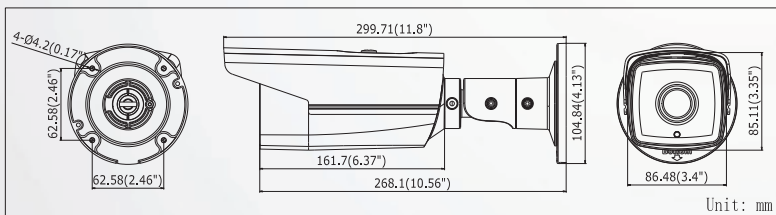

DP-12CD1TRM 2.0MP EXIR Bullet Network Camera

Specification

Camera	
Image Sensor	1/2.8" Progressive Scan CMOS
Min. Illumination	0.01Lux @(F1.2,AGC ON), 0.028 Lux @(F2.0,AGC ON), 0 Lux with IR
Shutter Speed	1/3 s ~ 1/10,000 s
Slow Shutter	Support
Lens	(I8: 6,12,16mm) @F2.0
Lens Mount	M12
Day & Night	IR cut filter with auto switch
WDR	120dB
Compression Standard	
Video Compression	H.264/MJPEG/H.264+
H.264 Type	Main Profile
Video Bit Rate	256 Kbps – 16 Mbps
Image	
Max. Resolution	1920 × 1080
Frame Rate	50Hz: 25fps(1920 × 1080, 1280 × 960, 1280 × 720) 60Hz: 30fps (1920 × 1080, 1280 × 960, 1280 × 720)
Image Enhancement	BLC/3D DNR/ROI
Image Setting	Rotate Mode, Saturation, Brightness, Contrast, Sharpness adjustable by client software or web browser
Day/Night Switch	Auto/Schedule/Triggered by Alarm In
Network	
Network Storage	NAS (Support NFS,SMB/CIFS)
Alarm Trigger	Intrusion Detection, Line Crossing detection, Motion detection, Dynamic Analysis, Tampering alarm, Network disconnect, IP address conflict, Storage exception
Protocols	TCP/IP, UDP, ICMP, HTTP, HTTPS, FTP, DHCP, DNS, DDNS, RTP, RTSP, RTCP, PPPoE, NTP, UPnP, SMTP, SNMP, IGMP, 802.1X, QoS, IPv6, Bonjour
Security	Flash-prevention, dual stream, heartbeat, mirror, password protection, privacy mask, watermark, IP address filtering, Anonymous access
Standard	ONVIF (PROFILE S, PROFILE G), PSIA, CGI, ISAPI
General	
Communication Interface	1 RJ45 10M/100M Ethernet interface
Operating Conditions	-30 °C – 60 °C (-22 °F – 140 °F), Humidity 95% or less (non-condensing)
Power Supply	12V DC±10%, PoE (802.3af)
Power Consumption	- I8: Max. 10.5W
Ingress Protection level	IP66
IR Range	-I3: 30 meters; -I5: 50 meters; -I8: 80 meters
Dimensions	299.71 × 86.48 × 85.11(11.8" × 3.4" × 3.35")
Weight	1200g (2.65 lbs)