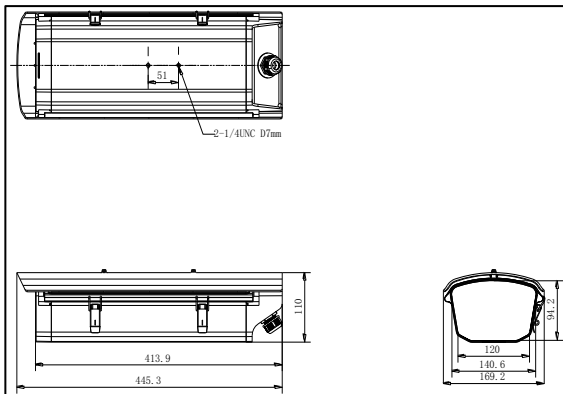

DP-1331HZ-C

Outdoor Housing

Features:

- Adopt side-cover design for convenient installation and maintenance.
- Adopt stainless steel dual-hasp design, water-proof up to IP 67
- Partial glass silk print to protect imaging area
- Built-in automatic temperature control system to ensure stable running.

Order Model:

DP-1331HZ-C

Dimension:

Parameter:

Parameters	Model	DP-1331HZ-C
		Outdoor Housing
Produce features		Contain fan, suitable for high temperature environment
Working temperature		-20°C ~ +60°C
Automatic temperature control range		Without heating Fan on: 45°±5°C Fan off: 35°±5°C
Power		DC12V
Power consumption		Fan: 4W
Protection level		IP67
Material		Main: aluminum alloy Window: glass
Dimension(mm)		455.3×169.2×110
Matching power supply		DC12V 2A Power pack
Weight		1900g