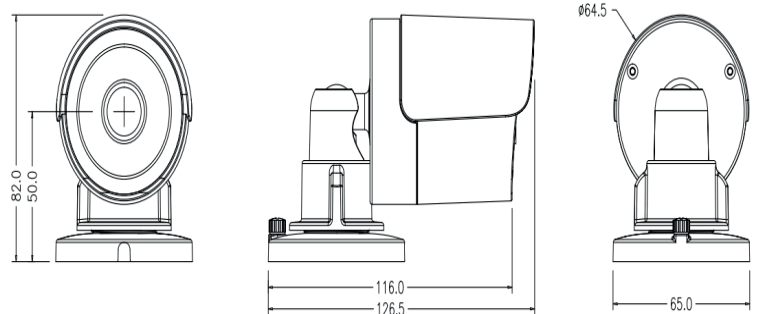

SC-I141F 4 MP Fixed Lens Network Camera

Key Features

- Up to 4 Megapixel high resolution
- H.265 / H.264 video formats
- POE & DC 12V integration design
- 4mm, 6mm, 8mm M12 fixed lens option
- Up to 30 meter IR range
- Dual video streams
- 80dB Wide Dynamic Range
- 3D Digital Noise Reduction
- IP66 weather-proof protection
- Support IE, Chrome, Safari, Firefox
- Latest ONVIF V2.4.1 supported
- Browser plug-in free

Specifications

Camera	
Image Sensor	1/3" Progressive Scan CMOS
Min. Illumination	Color: 0.01Lux @ (F1.6) ,B/W: 0 Lux with IR
Lens	4mm / 6mm / 8mm M12 fixed lens
Day &Night	IR cut filter with auto switch
DNR	3D DNR
Wide Dynamic Range	80dB
Angle of View	76° (4mm), 51° (6mm) , 39° (8mm)
Compression Standard	
Video Compression	H.265 / H.264
Dual streams	Support
Image	
Max. Resolution	2560 x 1440
Frame Rate	50Hz: 25fps(2560 x 1440, 1920 x 1080) 60Hz: 25fps(2560 x 1440, 1920 x 1080)
Image Setting	DWDR, Compression, Rotate mode, Saturation, Brightness, Contrast
ROI Codec	Support, 8 regions
Network	
Alarm Trigger	Motion detection, Network disconnect, IP address conflict
Standards	ONVIF (PROFILE S, PROFILE G), CGI, RTSP, RTMP
Interface	
Communication	1 RJ45 10M/100M Ethernet port
On-board storage	N/A
Alarm interface	N/A
Audio interface	N/A
General	
Operating Conditions	Temperature: -30°C – 60°C (-22°F – 140°F)
	Humidity: 95% or less (non-condensing)
Power Supply	DC12V ± 10%, PoE (802.3af)
Power Consumption	Max. 5W
IR Range	Approx. 30 meters (100 feet)
Ingress Protection	IP66
Dimensions	65 x 82 x 126.5 (2.6" x 3.2" x 5")