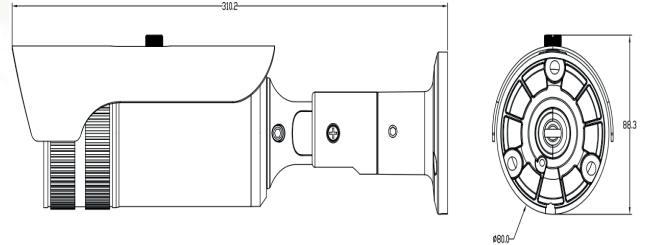

SC-I121V-SZW

2 MP Motorized Zoom Lens Network Bullet Camera (STARVIS)

Key Features

- Up to 2 Megapixel high resolution
- H.265 / H.264 video formats
- POE & DC 12V integration design
- 2.8~12mm motorized zoom lens
- Up to 50 meter IR range
- Dual video streams
- 120dB Wide Dynamic Range
- 3D Digital Noise Reduction
- IP66 weather-proof protection
- Support IE, Chrome, Safari, Firefox
- Latest ONVIF V2.4.1 supported
- Browser plug-in free

Specifications

Camera	
Image Sensor	1/2.8" Progressive Scan CMOS
Min. Illumination	Color: 0.001Lux @ (F1.6) ,B/W: 0 Lux with IR
Lens	2.8~12mm motorized zoom lens
Day & Night	IR cut filter with auto switch
DNR	3D DNR
Wide Dynamic Range	120dB
Angle of View	103° (2.8mm), 30.8° (12mm)
Compression Standard	
Video Compression	H.265 / H.264
Dual streams	Support
Image	
Max. Resolution	1920 x 1080
Frame Rate	50Hz: 25fps (1920×1080) 60Hz: 30fps (1920×1080)
Image Setting	WDR, Compression, Rotate mode, Saturation, Brightness, Contrast
ROI Codec	Support, 8 regions
Network	
Alarm Trigger	Motion detection, Network disconnect, IP address conflict
Standards	ONVIF (PROFILE S, PROFILE G), CGI, RTSP, RTMP
Interface	
Communication	1 RJ45 100M/1000M Ethernet port
On-board storage	Build-in Micro SD/SDHC/SDXC slot, up to 128GB
Alarm interface	1x Alarm I/O
Audio interface	1x Audio in
General	
Operating Conditions	Temperature: -30°C – 60°C (-22°F – 140°F)
	Humidity: 95% or less (non-condensing)
Power Supply	DC12V ± 10%, PoE (802.3af)
Power Consumption	Max. 8W
IR Range	Approx. 50 meters (160 feet)
Ingress Protection	IP66
Dimensions	310.2 x 80 x 88.3 (12.2" x 3.1" x 3.5")