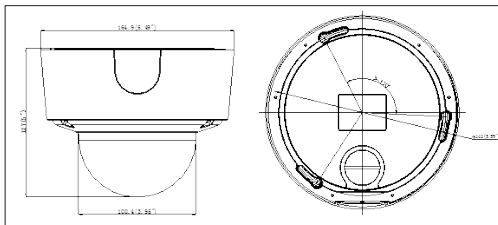

### Dimensions

DP-22CD4526FWD-IZ	
<b>Camera</b>	
Image sensor	1/1.8" Progressive Scan CMOS
Min. illumination	0.002 Lux @(F1.2,AGC ON), 0 Lux with IR 0.0002 Lux @(F1.4,AGC ON), 0 Lux with IR
Shutter time	1 s to 1/100,000 s
Lens	2.8-12mm @ F1.4, 92°- 32°
Lens mount	Φ14
Angle Adjustment	Pan:0° - 355°, Tilt: 0° - 75°, Rotation: 0° - 355°
Auto-iris	DC drive
Day & night	IR cut filter with auto switch
Digital noise reduction	3D DNR
Wide dynamic range	120dB
<b>Compression standard</b>	
Video compression	H.264 / MJPEG / MPEG 4
H.264 Type	Baseline Profile / Main Profile / High Profile
Video Bit Rate	32 Kbps – 16 Mbps
Audio Compression	G.711/G.722.1/G.726/MP2L2
Audio Bit Rate	64Kbps(G.711) / 16Kbps(G.722.1) / 16Kbps(G.726) / 32-128Kbps(MP2L2)
<b>Image</b>	
Max. Resolution	1920 × 1080
Frame rate	50Hz: 50fps(1920 × 1080) 50fps (1280 × 960), 50fps (1280 × 720) 60Hz: 60fps(1920 × 1080) 60fps (1280 × 960), 60fps (1280 × 720)
Third Stream	Independent with Main Stream and Sub Stream, up to 50Hz: 25fps(1920 × 1080) ; 60Hz: 30fps (1920 × 1080)
BLC	Support, zone optional
Defog	Support
Day/Night Switch	Auto/Schedule/Triggered by Alarm In
ROI	Support
Picture Overlay	24bit BMP format overlay, zone optional
<b>Network</b>	
Network storage	Micro SD/SDHC/SDXC card with ANR (up to 64G), NAS (Support NFS,SMB/CIFS)
Alarm Trigger	Line crossing detection, Intrusion detection, scene change detection, audio exception detection, Motion detection, Dynamic analysis, Tampering alarm, Network disconnect, IP address conflict, Storage exception
Protocols	TCP/IP, ICMP, HTTP, HTTPS, FTP, DHCP, DNS, DDNS, RTP, RTSP, RTCP, PPPoE, NTP, UPnP, SMTP, SNMP, IGMP, 802.1X, QoS, IPv6, Bonjour
Security	One-key recovery, flash-prevention, three streams, heartbeat, mirror, password protection, video mask, Watermark, IP address filtering, Anonymous access
Standard	ONVIF, PSIA, CGI, ISAPI
Communication Interface	1 RJ45 10M/100M Ethernet interface
<b>Interface</b>	
Audio Input	1-ch 3.5 mm audio interface, Mic in/Line in
Audio Output	1-ch 3.5 mm audio interface
Communication Interface	1 RJ45 10M/100M Ethernet port, 1 RS-485 interface
Alarm Input / Output	1 / 1
Video Output	1Vp-p composite output (75 Ω/BNC)
On-board storage	Built-in Micro SD/SDHC/SDXC slot, up to 64 GB
Reset Button	Yes
<b>Smart Feature-set</b>	
Behavior Analysis	Line crossing detection, Intrusion detection, Region entrance, Region exiting, Unattended baggage, Object removal
Line Crossing Detection	Cross a pre-defined virtual line
Intrusion Detection	Enter and loiter in a pre-defined virtual region
Region Entrance	Enter a pre-defined virtual region from the outside place
Region Exiting	Exit from a pre-defined virtual region
Unattended Baggage	Objects left over in the pre-defined region such as the baggage, purse, dangerous materials
Object Removal	Objects removed from the pre-defined region, such as the exhibits on display.
Exception Detections	Scene change detection, Sudden audio increase/decrease detection, Audio loss detection, Defocus detection
Recognition	Face detection recognition
Statistics	Object Counting (Entrance and Exit object number is accounted and showed on screen in real time)
<b>General</b>	
Protection Level	IP66
Operating conditions	-30 °C – 60 °C (-22 °F – 140 °F), Humidity 95% or less (non-condensing) -H: -40 °C – 60 °C
Power supply	DC12V / AC 24 V± 10%, PoE (802.3af) -H: DC12V/AC24V/PoE(802.3at)
IR Distance	Up to 40m
Power Consumption	Max: 12W -H: 17W
Dimensions	Φ 164.9 × 127 mm(Φ 6.49" × 5")
Weight	2100g (4.62 lbs)