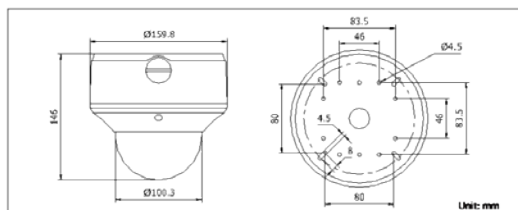

### Dimensions

DP-22CD4312FWD-I	
<b>Camera</b>	
Image sensor	1/3" progressive scan CMOS
Min. illumination	0.01 lux@F1.2, AGC on, 0.014 lux@F1.4, AGC on, 0 lux with IR
Shutter time	1s ~ 1/100,000s
Slow shutter	Yes
Lens	2.8 ~ 12mm @ F1.4, angle of view: 98.4° ~ 30.2° (-Z: motorized VF lens) 8-32mm @ F1.4,, angle of view: 27.8°-9.1
Lens mount	Φ14
Angle adjustment	Pan: 0° ~ 355°, tilt: 0° ~ 75°, rotation: 0° ~ 355°
Auto iris	DC drive
Day & night	ICR (Auto/Schedule/Alarm Trigger)
Digital noise reduction	3D DNR
Wide dynamic range	120dB WDR
<b>Compression standard</b>	
Video compression	H.264 / MPEG4 / MJPEG
H.264 codec profile	Baseline profile / main profile / high profile
Video bit rate	32 Kbps ~ 16 Mbps
Audio compression	G.711/G.722.1/G.726/MP2L2
Audio bit rate	64Kbps(G.711) / 16Kbps(G.722.1) / 16Kbps(G.726) / 32-128Kbps(MP2L2) *only for -S model
<b>Image</b>	
Max. resolution	1280 x 960
Frame rate	50 Hz: 25fps (1280 x 960), 50fps (1280 x 720) 60 Hz: 30fps (1280 x 960), 60fps (1280 x 720)
3rd stream	Independent setting, up to: 50Hz: 25fps (1280 x 960), 60Hz: 30fps (1280 x 960)
Image settings	Rotate mode, saturation, brightness, contrast, grayscale adjustable through client software or web browser
BLC	Yes, zone configurable
Defog	Yes
EIS	Yes
Picture overlay	128 x 128, BMP 24bit, zone configurable
ROI	Support
<b>Network</b>	
Network storage	NAS
Alarm trigger	Intrusion detection, Defocus detection, Motion detection, Face detection, line crossing detection, Dynamic analysis, Tampering alarm, Network disconnect, IP address conflict, Storage exception
Protocols	TCP/IP, ICMP, HTTP, HTTPS, FTP, DHCP, DNS, DDNS, RTP, RTSP, RTCP, PPPoE, NTP, UPnP, SMTP, SNMP, IGMP, 802.1X, QoS, IPv6, Bonjour (SIP optional)
Security	User authentication, watermark, IP address filtering, anonymous access, reset
System compatibility	ONVIF, PSIA, CGI
<b>Interface</b>	
Communication interface	1 RJ45 10M / 100M ethernet port
Video Output	1 Vp-p composite output (75 Ω/RCA, for lens adjustment when installation)
On-board storage	Built-in Micro SD/SDHC/SDXC slot, up to 64 GB
<b>General</b>	
Operating conditions	-30°C ~ 60°C (-22°F ~ 140°F), humidity 95% or less (non-condensing) -H: -40°C ~ 60°C (-40°F ~ 140°F) , with smart heater on
Power supply	24 VAC ± 10%, PoE (802.3af)
Power consumption	Max. 12.5W
IR range	Up to 30m
Ingress protection	IP66
Impact protection	IEC60068-2-75Eh, 20J; EN50102, up to IK10
Dimensions	Φ 159.8 × 146 mm (Φ 6.29" × 5.75")
Weight	2100 g (4.62 lbs)