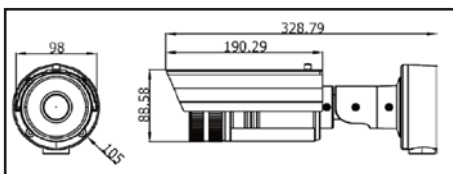

Dimensions

* -S: 1-ch audio I/O, 1-ch alarm I/O, 1-ch RS-485 interface

DP-22CD4224F-IS	
Camera	
Image sensor	1/2.8" progressive scan CMOS
Min. illumination	0.01 lux@F1.2, AGC on, 0.014 lux@F1.4, AGC on, 0 lux with IR
Shutter time	1s ~ 1/100,000s
Slow shutter	Yes
Lens	2.8 ~ 12mm @F1.4, angle of view: 113° ~ 33.8° (-Z: motorized VF lens) 8mm-32mm @ F1.4 lens (optional), angle of view: 31.2°~10.2°
Lens mount	Φ14
Auto iris	DC drive
Day & night	ICR (Auto/Schedule/Alarm Trigger)
Digital noise reduction	3D DNR
Wide dynamic range	DWDR
Compression standard	
Video compression	H.264 / MPEG4 / MJPEG
H.264 codec profile	Baseline profile / main profile / high profile
Video bit rate	32 Kbps ~ 16 Mbps
Audio compression	G.711/G.722.1/G.726/MP2L2
Audio bit rate	64Kbps(G.711) / 16Kbps(G.722.1) / 16Kbps(G.726) / 32-128Kbps(MP2L2) *only for -S model
Image	
Max. resolution	1920 × 1080
Frame rate	50 Hz: 25fps (1920 x 1080), 25fps (1280 x 960), 25fps (1280 x 720) 60 Hz: 30fps (1920 x 1080), 30fps (1280 x 960), 30fps (1280 x 720)
3rd stream	Independent setting, up to: 50Hz: 25fps (1920 x 1080), 60Hz: 30fps (1920 x 1080)
Image settings	Rotate mode, saturation, brightness, contrast, grayscale adjustable through client software or web browser
BLC	Yes, zone configurable
HLC	Yes
Defog	Yes
EIS	Yes
Picture overlay	128 x 128, BMP 24bit, zone configurable
ROI	Support
Network	
Network storage	NAS
Alarm trigger	Intrusion detection, Defocus detection, Motion detection, Face detection, line crossing detection, Dynamic analysis, Tampering alarm, Network disconnect, IP address conflict, Storage exception
Protocols	TCP/IP, ICMP, HTTP, HTTPS, FTP, DHCP, DNS, DDNS, RTP, RTSP, RTCP, PPPoE, NTP, UPnP, SMTP, SNMP, IGMP, 802.1X, QoS, IPv6, Bonjour (SIP optional)
Security	User authentication, watermark, IP address filtering, anonymous access, reset
System compatibility	ONVIF, PSIA, CGI
Interface	
Communication interface	1 RJ45 10M / 100M ethernet port
On-board storage	Built-in Micro SD/SDHC/SDXC slot, up to 64 GB
Reset button	Yes
General	
Operating conditions	-30°C ~ 60°C (-22°F ~ 140°F), humidity 95% or less (non-condensing) -H: -40°C ~ 60°C (-40°F ~ 140°F), with smart heater on
Power supply	12 VDC ± 10%, PoE (802.3af)
Power consumption	Max. 11W -Z/-H: Max. 12W
IR range	Up to 30m Up to 80m with 8~32mm VF lens
Ingress protection	IP66
Dimensions	98 x 105 × 328.8 mm
Weight	2000g