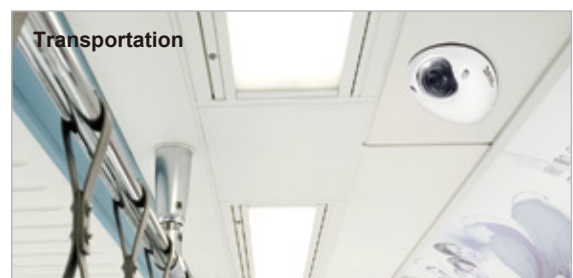

Mobile Dome Network Camera MD8531H

1.2MP • WDR Pro • 3DNR • Video
Rotation • IP66 • EN50155 Compliance

VIVOTEK MD8531H is a compact, 1.2-megapixel network camera geared toward transportation applications such as buses, trains, and other vehicles. With full EN50155 compliance & IP66-rated design, the camera can withstand shock, vibration, humidity, dust, and temperature fluctuations, maintaining stable and reliable video during vehicle movement. Furthermore, the vandal-proof metal housing effectively provides robust protection from vandalism. As such, the combination of high resolution imaging and protective housing endows the MD8531H with the rugged reliability required to maximize passenger safety and optimize mobile surveillance.

With the tamper detection feature, the MD8531H becomes a truly robust and intelligent camera that keeps security staff notified once it suffers video loss from being blocked or spray-painted. PoE (Power-over-Ethernet) also allows the camera to be operated and powered with a single Ethernet cable, giving greater ease of installation. In order to facilitate on-board storage and data portability, the camera is also complete with a MicroSD/SDHC/SDXC card slot for local recording. In corridor scenario, video rotation feature can provide wider vertical coverage for more depth.

Featuring the Wide Dynamic Range Technology WDR Pro, it provides improved visibility in the extremely dark & light environment. Combined with 3D Noise Reduction Technology, which enables the MD8531H to capture clear, polished video under low-light conditions and reduce bandwidth from sensor noise, users can identify an increased level of image details in pretty bright as well as dark environments.

Features