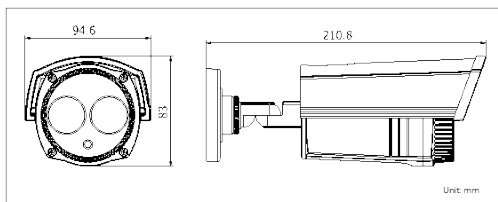

DP-22E16C2T-IT1/IT3 /IT5

HD720P EXIR Bullet Kamera

TURBO HD

EXIR

Key features

- 1.3 Megapixel high-performance CMOS
- Analog HD output, up to 720P resolution
- True Day/Night
- DNR, Smart IR
- EXIR technology, up to 20/40/80m IR distance
- IP66 weatherproof

Dimensions

	DP-22E16C2T-IT1	DP-22E16C2T-IT3	DP-22E16C2T-IT5
Camera			
Image Sensor	1/3" Progressive Scan CMOS		
Effective Pixels	1280(H)*720(V)		
Min. Illumination	0.01 Lux @(F1.2,AGC ON), 0 Lux with IR		
Shutter Time	1/25(1/30) s to 1/50,000 s		
Lens	3.6mm (2.8mm, 6mm, 8mm optional)	3.6mm (2.8mm, 6mm, 8mm, 12mm, 16mm optional)	
	Angle of View: 76.88°(3.6mm), 99.73°(2.8mm), 50.1°(6mm), 36.8°(8mm)	Angle of View: 76.88°(3.6mm), 99.73°(2.8mm), 50.1°(6mm), 36.8°(8mm), 24.33°(12mm), 18.4°(16mm)	
Lens Mount	M12		
Day & Night	ICR		
Synchronization	Internal synchronization		
Video Frame Rate	720p@25fps/720p@30fps		
HD Video Output	1 Analog HD output		
CVBS Output	1Vp-p Composite Output(75Ω/BNC)		
S/N Ratio	More than 52dB		
General			
Working Temperature/ Humidity	-40 °C - 60 °C (-40 °F - 140 °F) Humidity 90% or less (non-condensing)		
Power Supply	12 VDC		
Power Consumption	Max. 3W	Max. 4.5W	
Weather Proof Ratings	IP66		
IR Range	Up to 20m	Up to 40m	Up to 80m
Dimensions	94.6×83×210.8mm(3.72"×3.27"×8.30")		105×104.8×263.1mm(4.13"×4.13"×10.36")
Weight	700 g (1.54 lbs)		800 g (1.76 lbs)