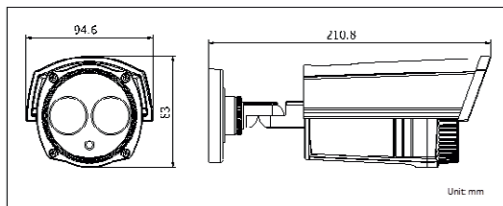

Dimensions

Accessories

Video balun
DP-1H18

	DP-22E16D5T-IT1	DP-22E16 D5T-IT3
Camera		
Image Sensor	1 / 3" Progressive Scan CMOS	
Signal System	PAL / NTSC	
Effective Pixels	1920(H)*1080(V)	
Min. Illumination	0.01 Lux @(F1.2,AGC ON), 0 Lux with IR	
Shutter speed	1/25(1/30) s to 1/50,000 s	
Lens	3.6mm (2.8mm, 6mm, 8mm optional)	3.6mm (2.8mm, 6mm, 8mm, 12mm, 16mm optional)
	Angle of View: 80.9°(3.6mm), 103.5°(2.8mm), 54.3°(6mm), 38°(8mm)	Angle of View: 80.9°(3.6mm), 103.5°(2.8mm), 54.3°(6mm), 38°(8mm), 24.3°(12mm), 18.9°(16mm)
Lens Mount	M12	
Day & Night	ICR	
Wide dynamic rang	120 dB	
Synchronization	Internal synchronization	
Video Frame Rate	1080p@25fps/1080p@30fps	
HD Video Output	1 Analog HD output	
CVBS Output	1Vp-p Composite Output(75Ω / BNC)	
S / N Ratio	More than 52dB	
Menu		
Scene	Indoor, Outdoor, Indoor1, LOW-LIGHT	
Camera ID	On/off (15 characters, position programmable)	
AGC	Support	
D/N Mode	Color/BW/EXT	
White Balance	ATW, AWC-SET, Indoor, Outdoor, Manual	
Privacy Mask	On/Off, maximum 8 zones	
Motion Detection	On/Off, maximum 4 zones	
BLC	Support	
Anti-flicker	On/off	
Language	English, Japanese, CHN1, CHN2, Korean, German, French, Italian, Spanish, Polish, Russian, Portuguese, Dutch, Turkish, Hebrew and Arabic	
Function	Eclipse, Digital noise reduction, Digital zoom(62x), Slow shutter, Mirror, Defog, Defect pixel correction, SMART D-ZOOM	
General		
Working Temperature	-30 °C - 60 °C (-22 °F - 140 °F)	
Humidity	Humidity 90% or less (non-condensing)	
Power Supply	12 VDC	
Power Consumptio	Max. 4W	Max. 5W
Weather Proof Ratings	IP66	
IR Range	Up to 20m	Up to 40m
Communication	Up the coax(need UTC controller) Protocol: Pelco-C(Coaxitron)	
Dimensions	94.6×83×210.8mm(3.72"×3.27"×8.30")	
Weight	700 g (1.54 lbs)	