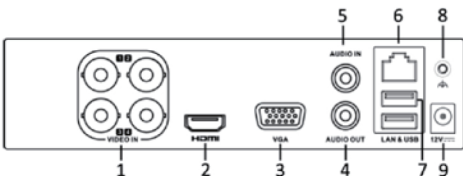

Rear Panel of DP-1100HGHI-SH

1. VIDEO IN
2. HDMI Interface
3. VGA Interface
4. AUDIO OUT, RCA Connector
5. AUDIO IN, RCA Connector
6. LAN Network Interface
7. USB Ports
8. GND
9. 12VDC Power Input

	DP-1104HGHI-SH	DP-1108HGHI-SH
Video/Audio input		
Video compression	H.264	
Analog and HD-TVI video input	4-ch	8-ch
	BNC interface (1.0Vp-p, 75 Ω)	
Supported camera types	720P25, 720P30, 720P50, 720P60, 1080P25, 1080P30, CVBS	
Audio compression	G.711u	
Audio input / Two-way audio in	1-ch, RCA (2.0 Vp-p, 1 KΩ)	
Video/Audio output		
HDMI / VGA output	1920 × 1080 / 60 Hz, 1280 × 1024 / 60 Hz, 1280 × 720 / 60 Hz, 1024 × 768 / 60 Hz	
Encoding resolution	Main stream: 1080P(non-real-time) / 720P / VGA / WD1 / 4CIF / CIF Sub-stream: WD1(non-real-time) / 4CIF(non-real-time) / CIF / QCIF / QVGA	
Frame rate	Main stream: 1/16 fps ~ Real time frame rate Sub-stream: 1/16 fps ~ Real time frame rate	
Video bitrate	32 Kbps-6 Mbps	
Audio output	1-ch, RCA (Linear, 1KΩ)	
Audio bitrate	64 Kbps	
Dual-stream	Support	
Stream type	Video, Video & Audio	
Synchronous playback	4-ch	8-ch
Playback resolution	1080P / 720P / VGA / WD1 / 4CIF / CIF / VGA / CIF	
Network		
Remote connections	128	
Network protocols	TCP/IP, PPPoE, DHCP, EZVIZ Cloud P2P, DNS, DDNS, NTP, SADP, SMTP, SNMP, NFS, iSCSI, UPnP™, HTTPS	
Hard disk		
SATA	1 SATA interface	
Capacity	Up to 4 TB capacity for each disk	
External interface		
Network interface	1; 10M / 100M self-adaptive Ethernet interface	
USB port	2×USB2.0	
General		
Power supply	12V DC	
Consumption (without hard disks)	≤ 15W	
Working temperature	-10 °C ~+55 °C (14 °F ~ 131 °F)	
Working humidity	10% ~ 90%	
Dimensions (W × D × H)	200 × 200 × 45mm (7.9 × 7.9 × 1.8 inch)	280 × 210 × 45mm (11 × 8.3 × 1.8 inch)
Weight (without hard disks)	≤ 0.8 kg / 1.8lb	≤ 0.8 kg / 1.8lb