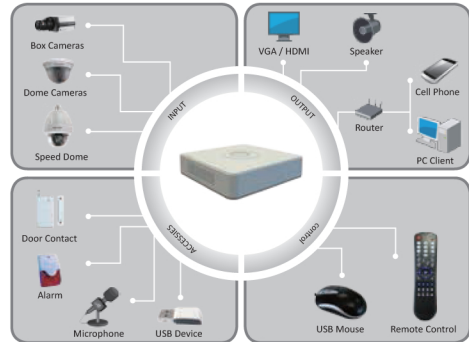

DP-1104/08HGHI-SH

Mini Turbo HD DVR

TURBO HD

Key features

- H.264 & Dual-stream video compression
- Support HDTV/analog camera hybrid
- Support both HD-TVI and analog cameras with adaptive access
- Full channel@720P resolution real-time and 1080P no-real-time recording
- HDMI and VGA output at up to 1920x1080P resolution
- Long transmission distance over coax cable