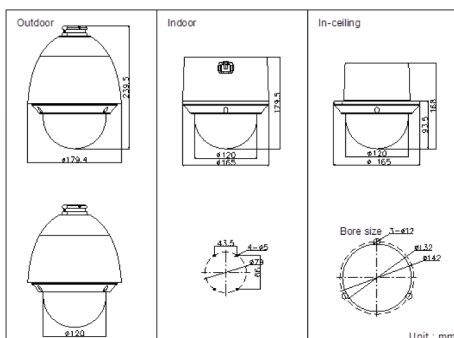

Dimensions

DP-22DE4220-AE3	
Camera	
Image sensor	1/2.8" Progressive Scan CMOS
Effective pixel	1920(H) × 1080(V)
Min. illumination	Color: 0.05Lux @ (F1.6, AGC On), B/W: 0.01Lux @ (F1.6, AGC On)
White balance	Auto/Manual/ATW/Indoor/Outdoor/Daylight lamp/Sodium lamp
AGC	Auto / Manual
S / N ratio	≥ 52dB
Digital noise reduction	3D DNR
Backlight compensation	BLC
Wide dynamic range	Digital WDR
Defog	Support
Shutter speed	1/1 ~ 1/10,000s
Day & Night	IR Cut Filter
Digital zoom	16X
Focus mode	Auto / Semiautomatic / Manual
Privacy Mask	2 privacy masks programmable
Lens	
Focal length	4.7-94mm, 20x
Zoom speed	Approx.3s (Optical Wide-Tele)
Angle of view	58.3 ~ 3.2 degree (Wide-Tele)
Min. working distance	10 ~ 1000mm (Wide-Tele)
Aperture range	F1.6 ~ F3.5
Pan and Tilt	
Pan / Tilt range	Pan: 360° endless; Tilt: -2° ~ 90°(Auto Flip)
Pan / Tilt speed	Pan manual speed: 0.1° ~ 160°/s, Pan preset speed: 160°/s Tilt manual speed: 0.1° ~ 120°/s, Tilt preset speed: 120°/s
Proportional zoom	Rotation speed can be adjusted automatically according to zoom multiples
Number of preset	256
Patrol	8 patrols, up to 32 presets per patrol
Park action	Pattern/Pan scan/Tilt scan/Frame scan/Panorama scan/Random scan
Power-off memory	Support
PTZ position display	On / off
Preset freezing	Support
Local Video and Audio	
Alarm input / output	1 input 0-5v DC) / 1 relay output, alarm response actions configurable
Audio input / output	1 mic/Line in, 2-2.4V[p-p]; output impedance: 1KΩ, ±10% / 1 output, Line level, impedance: 600Ω
Network	
Ethernet	10Base-T / 100Base-TX, RJ45 connector
Max. image resolution	1920×1080
Frame rate	50Hz: 25 fps (1920×1080), 25 fps (1280×720); 60Hz: 30 fps (1920×1080), 30 fps (1280×720)
Image compression	H.264/MJPEG
SVC	Support
ROI encoding	Support 2 areas with adjustable levels
Audio compression	G.711u / G.711a / G.726 / MP2L2
Protocols	IPv4/IPv6, HTTP, HTTPS, 802.1X, QoS, FTP, SMTP, UPnP, SNMP, DNS, DDNS, NTP, RTSP, RTP, TCP, UDP, IGMP, ICMP, DHCP, PPPoE
Simultaneous live view	Up to 6
Streams	Dual streams
SD memory card	Built-in micro SD card slot, up to 64GB, support edge recording
User/Host Level	Up to 32 users, 3 Levels: Administrator, Operator, User
Security measures	User authentication (ID and PW), Host authentication (MAC address), IP address filtering
Integration	
Application programming	Open-ended API, support Onvif, PSIA and CGI
Web Browser	IE 7+, Chrome 18+, Firefox 5.0+, Safari 5.02+
General	
Power	-AE: 24VAC/PoE+(802.3af), Max18W; -AE3: 24VAC/PoE(802.3af), Max 12W
Working temperature	-AE: -30°C ~ 65°C (-22°F ~ 149°F) ; -AE3: -10°C ~ 50°C (14°F ~ 122°F)
Humidity	90% or less
Protection level	IP66 (outdoor),TVS 4,000V lightning protection, surge protection and voltage transient protection
Dimensions	Φ179.4×239.5mm (Φ7.06"×9.43") (outdoor) Φ165×179.5mm(Φ6.50"×7.07") (ceiling) Φ165×168mm(Φ6.50"×6.61") (In-ceiling)
Weight	Approx. 2Kg (4.41lbs)