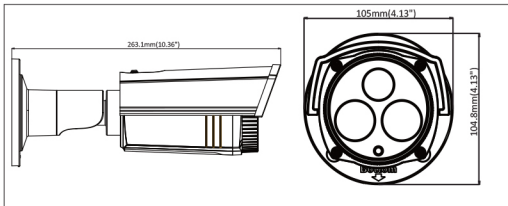

Dimensions

Available models

DP-22CD1212-I5, DP-22CD1232-I5

	DP-22CD1212-I5	DP-22CD1232-I5
Camera		
Image sensor	1/3" progressive scan CMOS	
Min. illumination	0.01 lux @F1.2, AGC ON, 0 lux with IR	0.07 lux @F1.2, AGC ON, 0 lux with IR
Shutter time	1/25s ~ 1/100,000s	
Lens	4mm @ F2.0 (6mm, 12mm optional)	4mm @ F2.0 (6mm, 12mm optional)
	Angle of view: 73.1°(4mm), 46°(6mm), 22°(12mm)	2048 × 1536: Angle of view: 70°(4mm), 43.3°(6mm), 20.6°(12mm) 1920 × 1080: Angle of view: 79°(4mm), 49°(6mm), 23.2°(12mm)
Lens mount	M12	
Day & night	IR cut filter with auto switch	
Digital noise reduction	3D DNR	
Wide dynamic range	Digital WDR	
Compression Standard		
Video compression	H.264 / MJPEG	
Bit rate	32 Kbps ~ 16 Mbps	
Dual stream	Yes	
Image		
Max. Image Resolution	1280 × 960	2048 × 1536
Frame rate	50 Hz: 25 fps (1280 × 960), 25 fps (1280 × 720), 25 fps (704 × 576), 25 fps (640 × 480) 60 Hz: 30 fps (1280 × 960), 30 fps (1280 × 720), 30 fps (704 × 576), 30 fps (640 × 480)	50Hz: 20fps (2048 x 1536), 25fps (1920 x 1080), 25fps (1280 x 720) 60Hz: 20fps (2048 x 1536), 30fps (1920 x 1080), 30fps (1280 x 720)
Image settings	Rotate mode, Saturation, brightness, contrast, sharpness adjustable through client software or web browser	
Backlight compensation	Yes, zone optional	
ROI	Yes, up to 4 configurable areas	
Network		
Network storage	NAS	
Alarm trigger	Motion detection, Dynamic analysis, Tampering alarm	
Protocols	TCP/IP, ICMP, HTTP, HTTPS, FTP, DHCP, DNS, DDNS, RTP, RTSP, RTCP, PPPoE, NTP, UPnP, SMTP, SNMP, IGMP, 802.1X, QoS, IPV6, Bonjour	
System compatibility	ONVIF, PSIA, CGII, ISAPI	
General functionalities	User authentication, watermark	
Interface		
Communication interface	1 RJ45 10 M / 100 M Ethernet interface	
General		
Operating conditions	-30 °C ~ 60 °C (-22°F ~ 140 °F) humidity 95% or less (non-condensing)	
Power supply	12 VDC ± 10% , PoE (802.3af)	
Power consumption	Max. 7 W (Max. 9 W with IR cut filter on)	
Weather proof rating	IP66	
EXIR range	Approx. 50 meters	
Dimension	105×104.8×263.1mm (4.13" × 4.13" × 10.38")	
Weight	700g (1.5 lbs)	